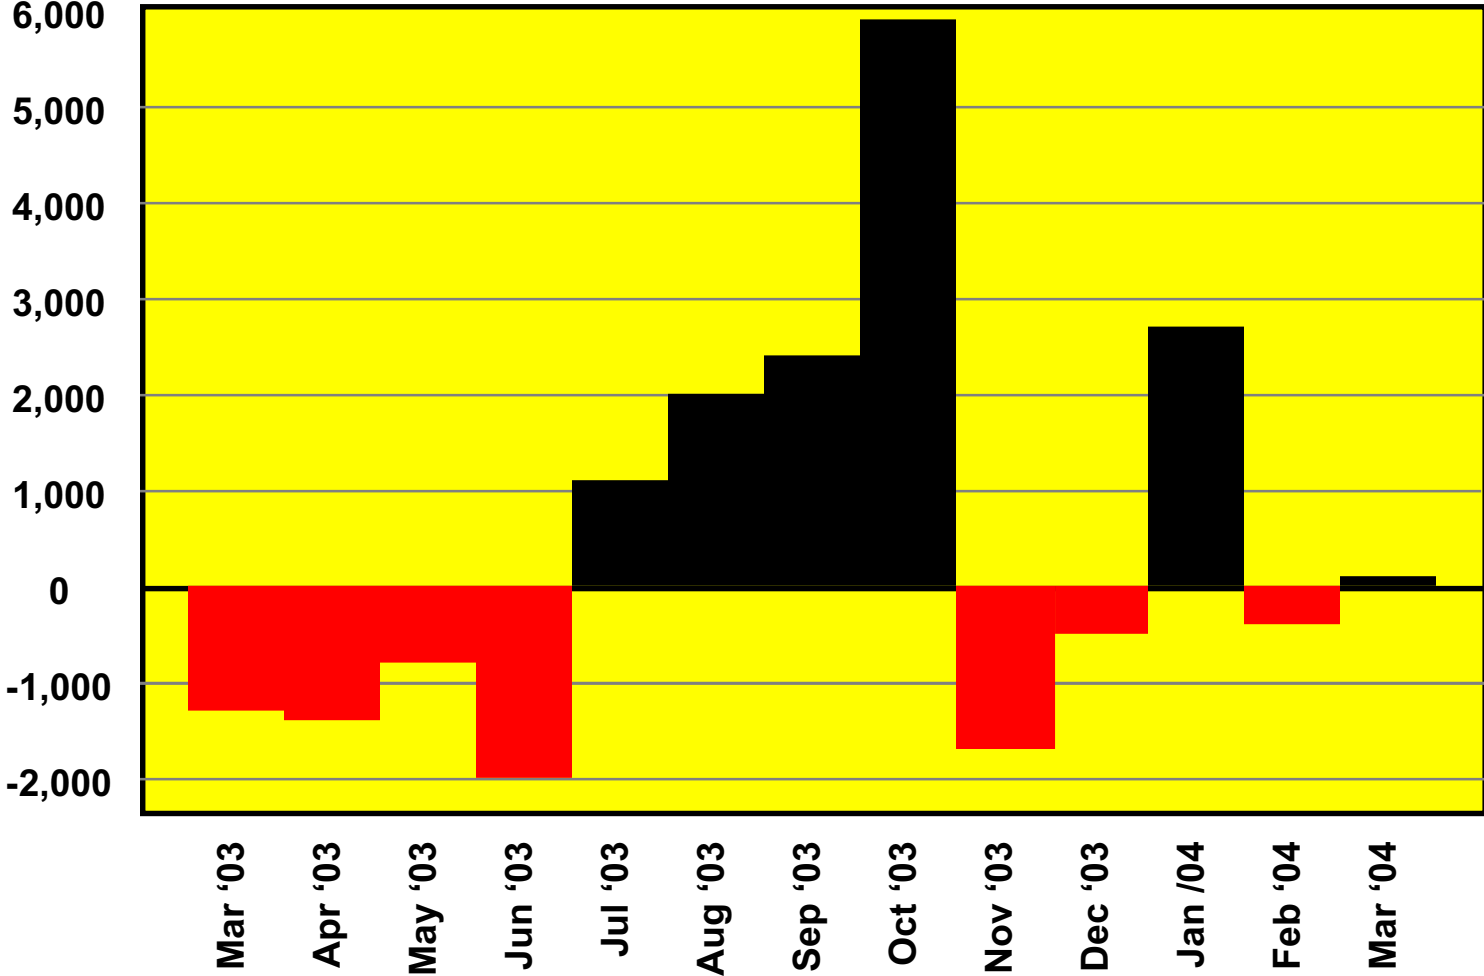

The Iowa Policy Project

Iowa Monthly Nonfarm Employment Changes, March 2003-2004

Source: Iowa Workforce Development