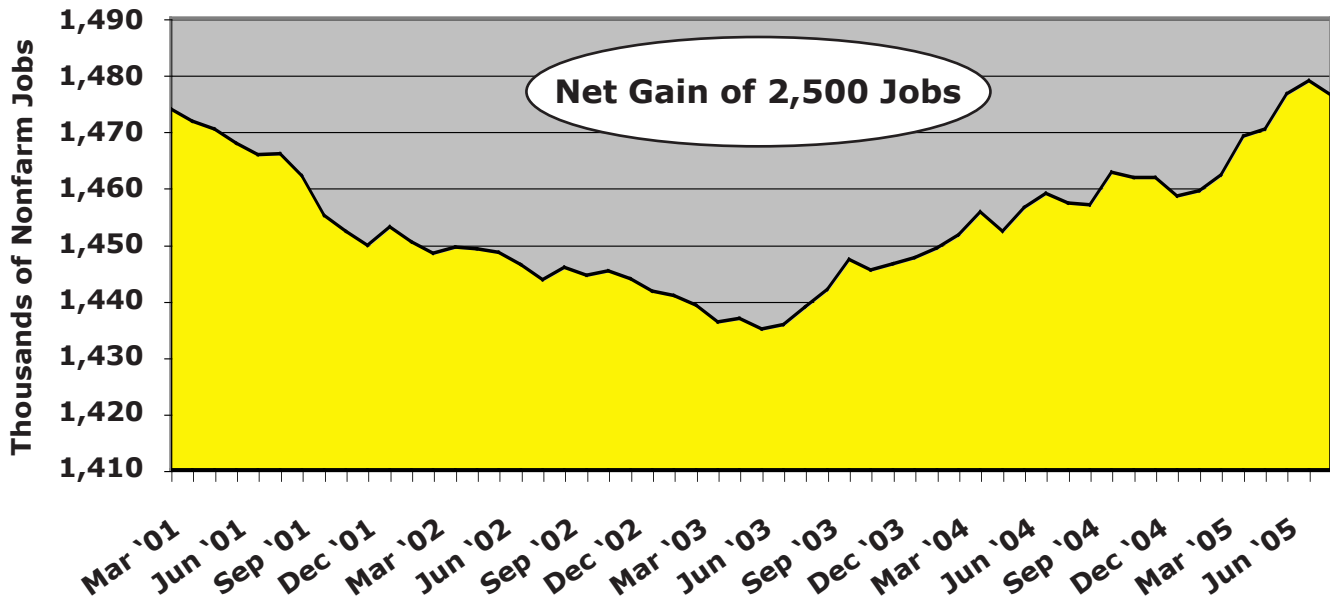

Iowa Nonfarm Job Totals Since Start of Last Recession

Source: U.S. Bureau of Labor Statistics (Current Employment Statistics)