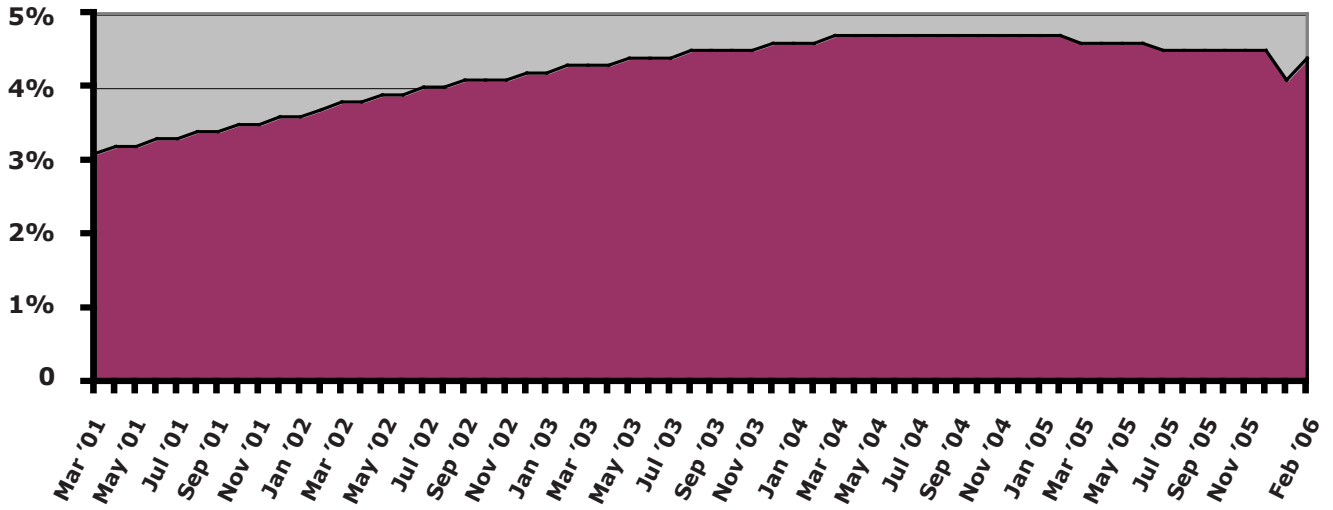

FOR IMMEDIATE RELEASE, THURSDAY, MARCH 30, 2006

CONTACT: Mike Owen (319) 338-0773 or ipp@lcom.net.

Source: Iowa Workforce Development

Change in Iowa Unemployment Rate Since Start of Last Recession

Iowa Nonfarm Job Totals Since Start of Last Recession
(Thousands of Jobs)