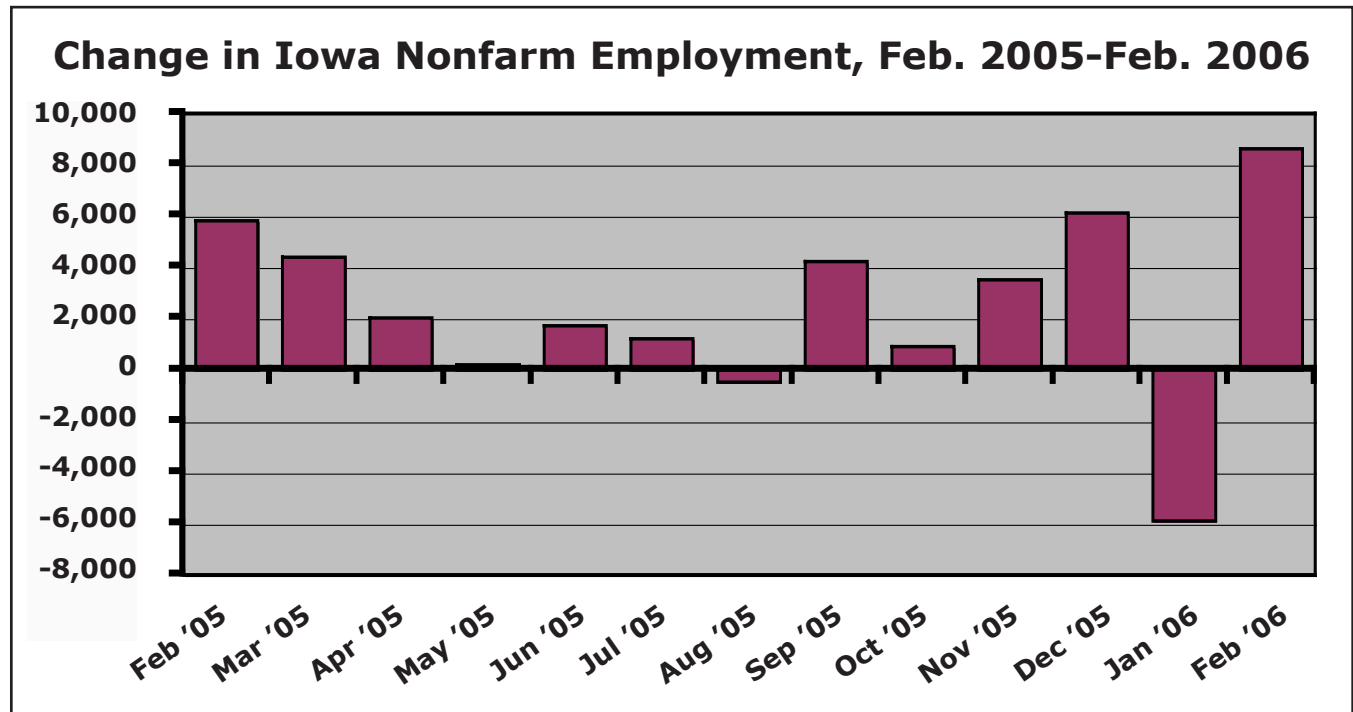

FOR IMMEDIATE RELEASE, THURSDAY, MARCH 30, 2006

CONTACT: Mike Owen (319) 338-0773 or ipp@lcom.net.

Source: Iowa Workforce Development

Change in Iowa Unemployment Rate Since Start of Last Recession

Iowa Nonfarm Job Totals Since Start of Last Recession
(Thousands of Jobs)