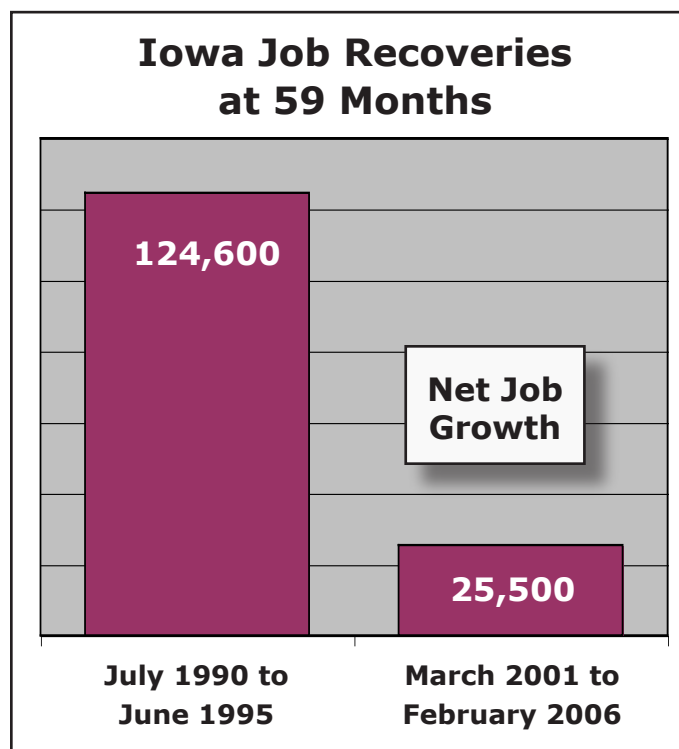

FOR IMMEDIATE RELEASE, THURSDAY, MARCH 30, 2006

CONTACT: Mike Owen (319) 338-0773 or ipp@lcom.net.

Source: Iowa Workforce Development

Change in Iowa Unemployment Rate Since Start of Last Recession

Iowa Nonfarm Job Totals Since Start of Last Recession
(Thousands of Jobs)