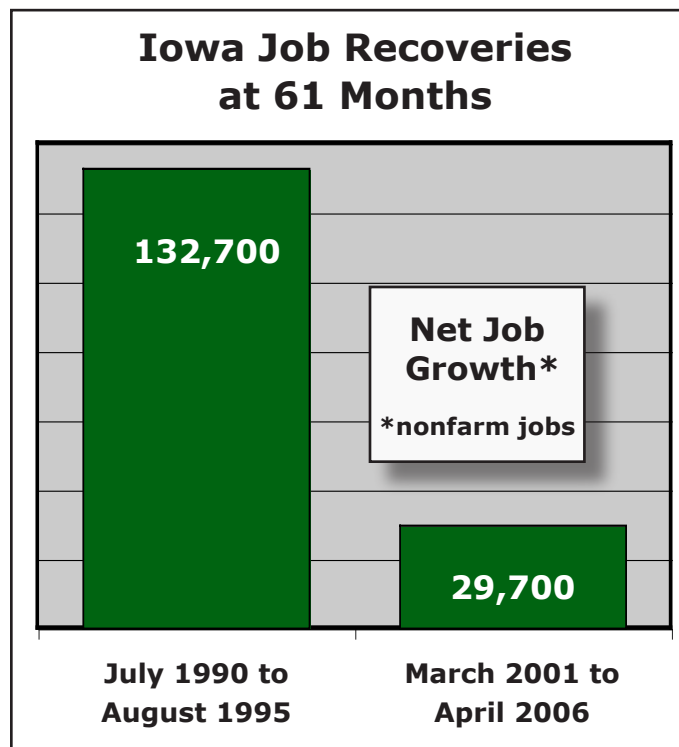

FOR IMMEDIATE RELEASE, THURSDAY, MAY 18, 2006

CONTACT: Mike Owen (319) 338-0773 or ipp@Lcom.net.

Source: Iowa Workforce Development

Change in Iowa Unemployment Rate Since Start of Last Recession

Iowa Nonfarm Job Totals Since Start of Last Recession
(Thousands of Jobs)