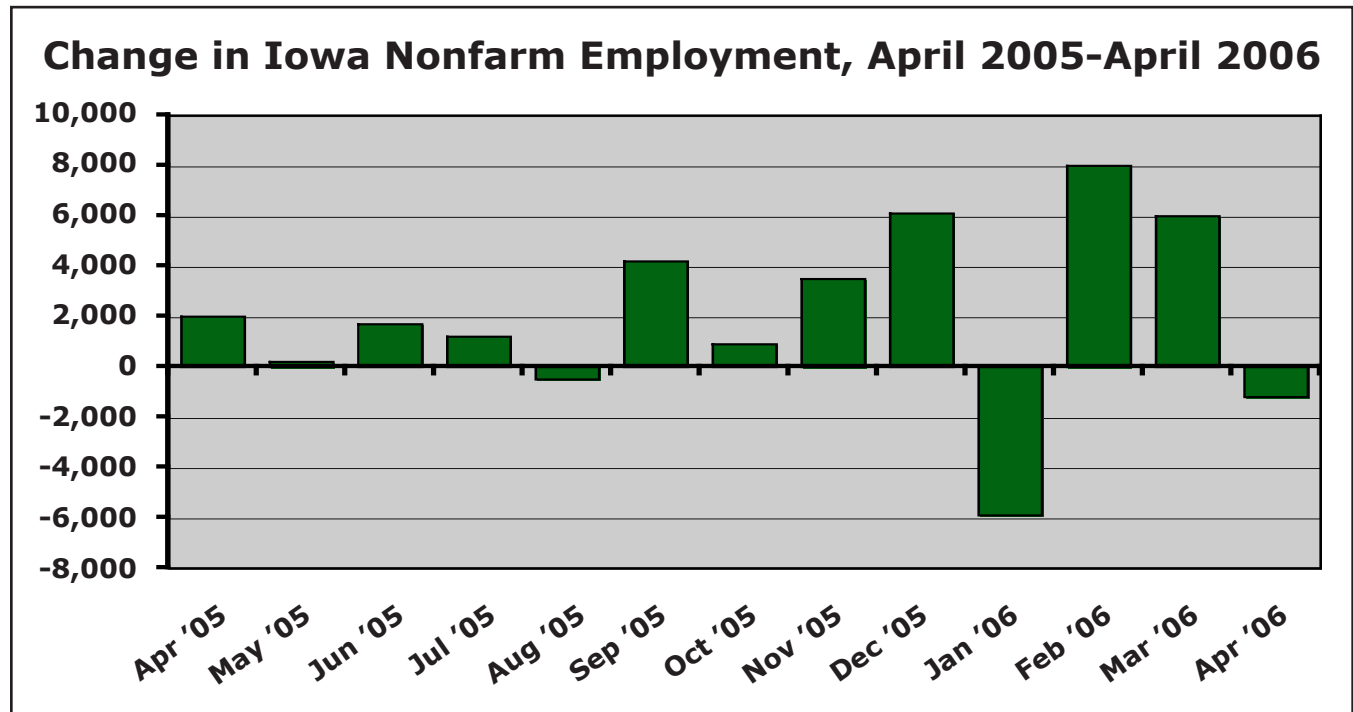

FOR IMMEDIATE RELEASE, THURSDAY, MAY 18, 2006

CONTACT: Mike Owen (319) 338-0773 or ipp@Lcom.net.

Source: Iowa Workforce Development

Change in Iowa Unemployment Rate Since Start of Last Recession

Iowa Nonfarm Job Totals Since Start of Last Recession
(Thousands of Jobs)