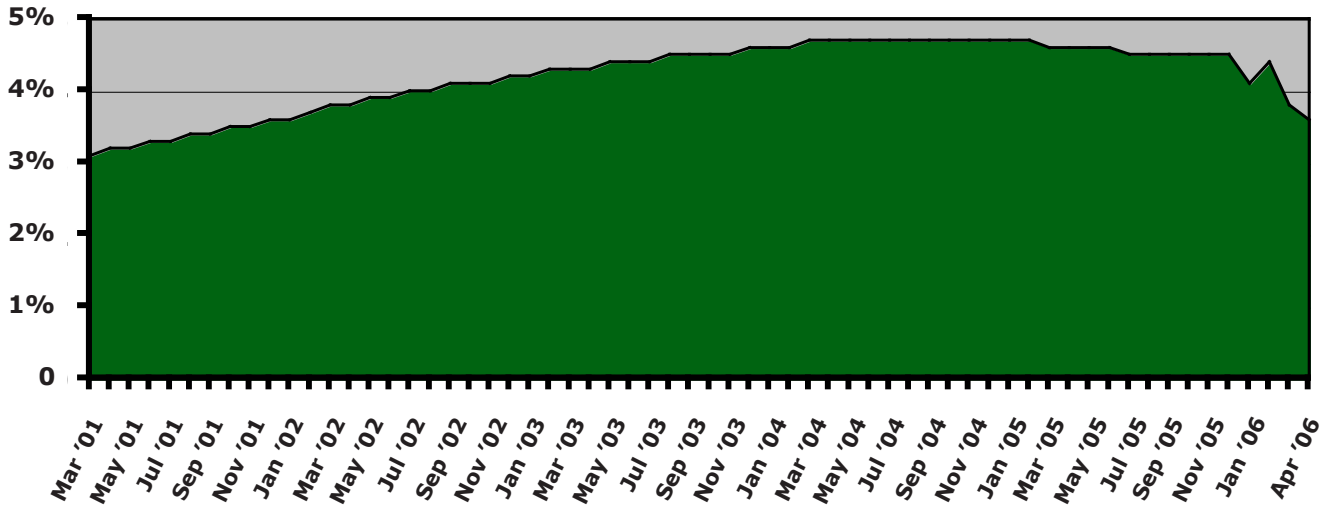

FOR IMMEDIATE RELEASE, THURSDAY, MAY 18, 2006

CONTACT: Mike Owen (319) 338-0773 or ipp@Lcom.net.

Source: Iowa Workforce Development

Change in Iowa Unemployment Rate Since Start of Last Recession

Iowa Nonfarm Job Totals Since Start of Last Recession
(Thousands of Jobs)