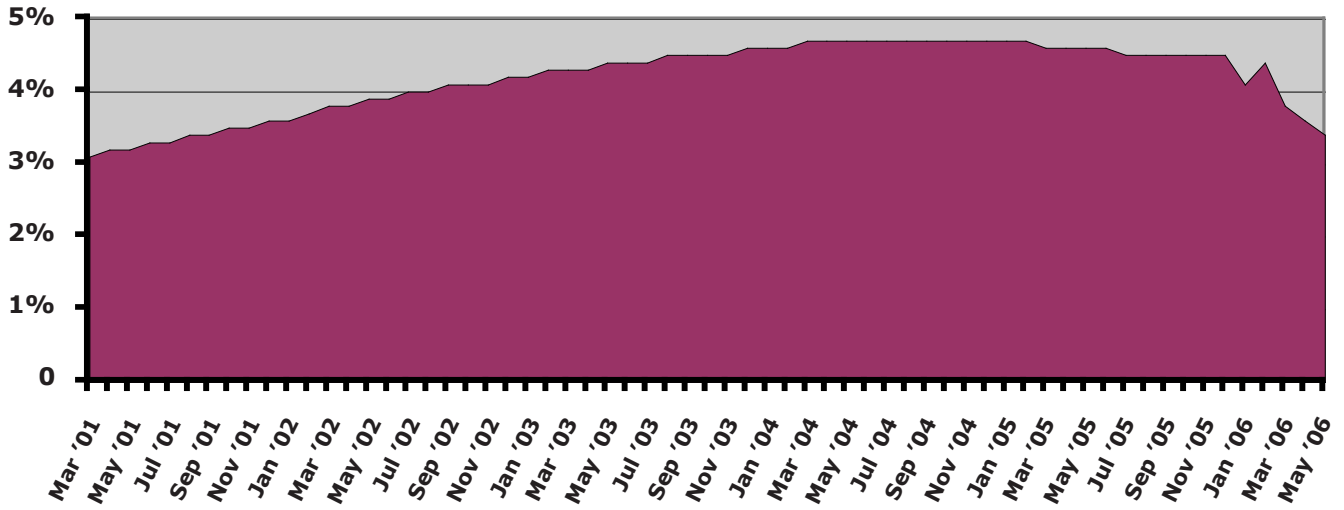

FOR IMMEDIATE RELEASE, THURSDAY, JUNE 15, 2006

CONTACT: Mike Owen (319) 338-0773 or ipp@Lcom.net.

Source: Iowa Workforce Development

Change in Iowa Unemployment Rate Since Start of Last Recession

Iowa Nonfarm Job Totals Since Start of Last Recession
(Thousands of Jobs)