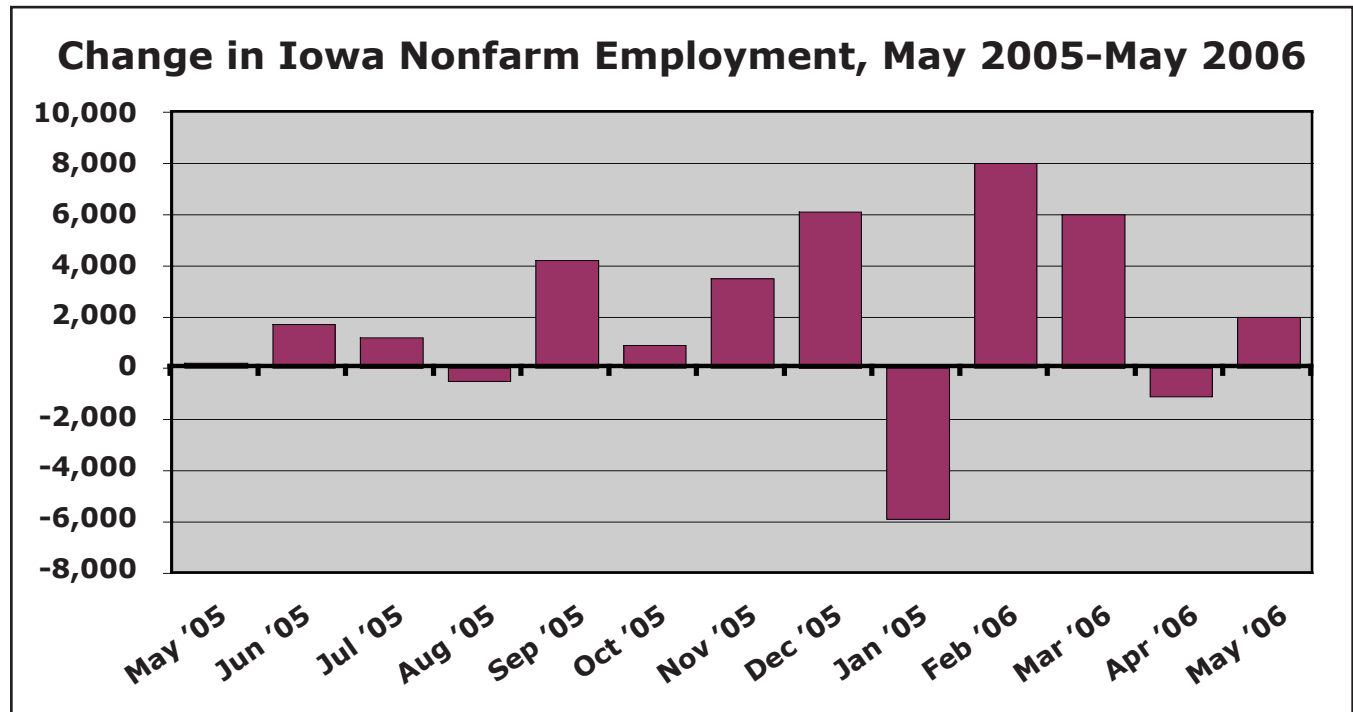

FOR IMMEDIATE RELEASE, THURSDAY, JUNE 15, 2006

CONTACT: Mike Owen (319) 338-0773 or ipp@Lcom.net.

Source: Iowa Workforce Development

Change in Iowa Unemployment Rate Since Start of Last Recession

Iowa Nonfarm Job Totals Since Start of Last Recession
(Thousands of Jobs)