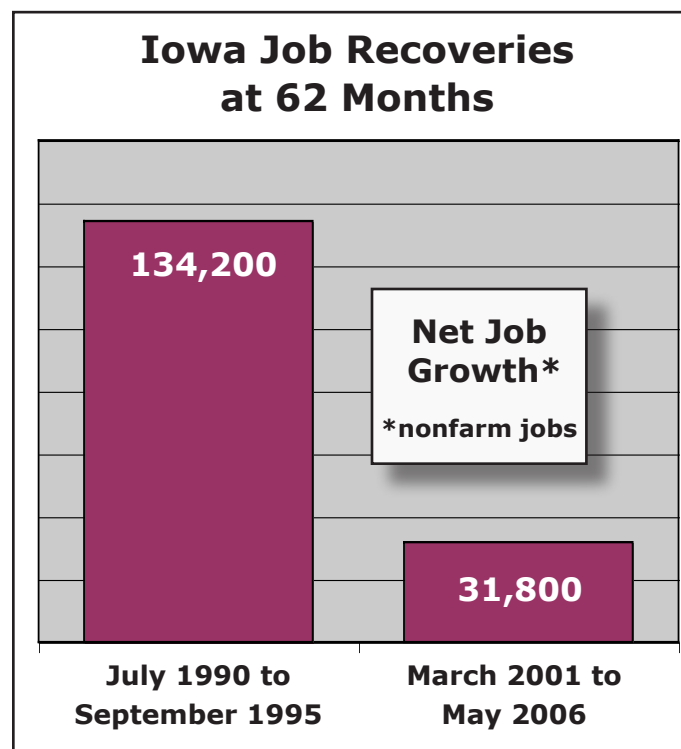

FOR IMMEDIATE RELEASE, THURSDAY, JUNE 15, 2006

CONTACT: Mike Owen (319) 338-0773 or ipp@Lcom.net.

Source: Iowa Workforce Development

Change in Iowa Unemployment Rate Since Start of Last Recession

Iowa Nonfarm Job Totals Since Start of Last Recession
(Thousands of Jobs)