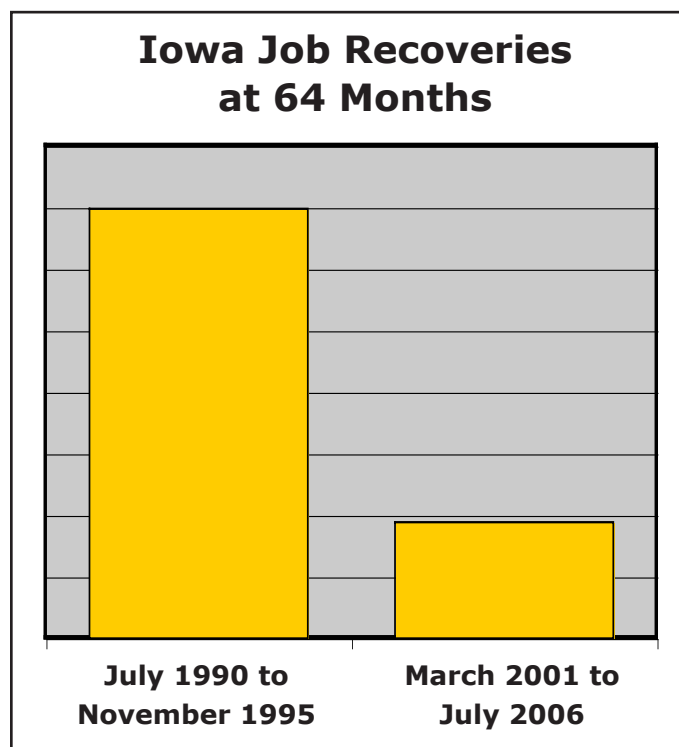

FOR IMMEDIATE RELEASE, THURSDAY, AUG. 17, 2006

CONTACT: Mike Owen (319) 338-0773 or ipp@Lcom.net.

Source: Iowa Workforce Development

**Change in Iowa Unemployment Rate Since Start of Last Recession**

**Iowa Nonfarm Job Totals Since Start of Last Recession**  
(Thousands of Jobs)