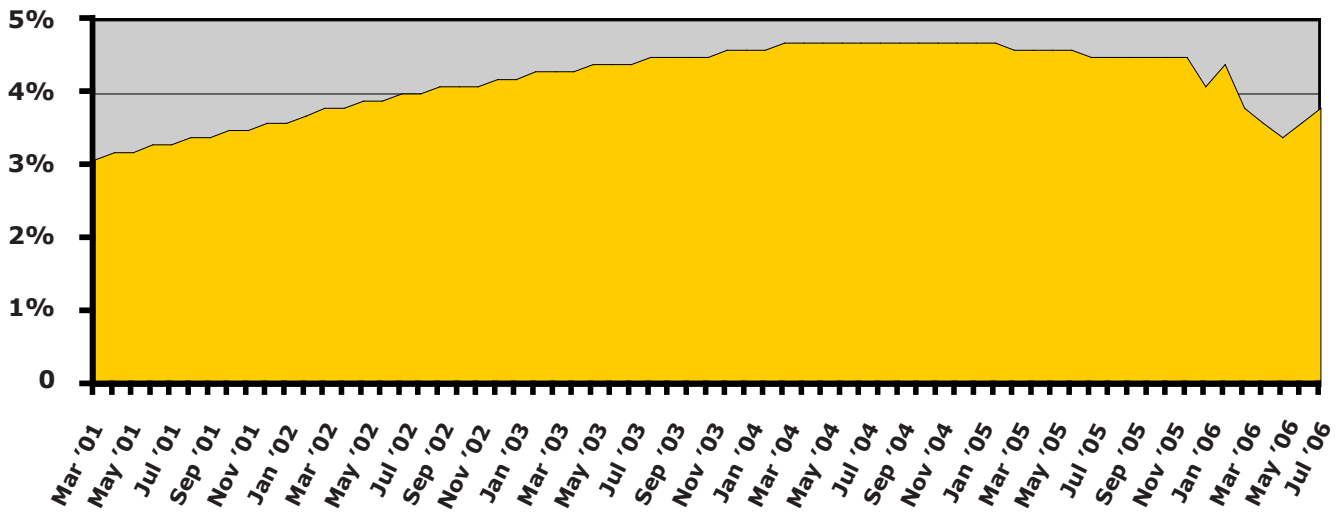

FOR IMMEDIATE RELEASE, THURSDAY, AUG. 17, 2006

CONTACT: Mike Owen (319) 338-0773 or ipp@Lcom.net.

Source: Iowa Workforce Development

**Change in Iowa Unemployment Rate Since Start of Last Recession**

**Iowa Nonfarm Job Totals Since Start of Last Recession**  
(Thousands of Jobs)