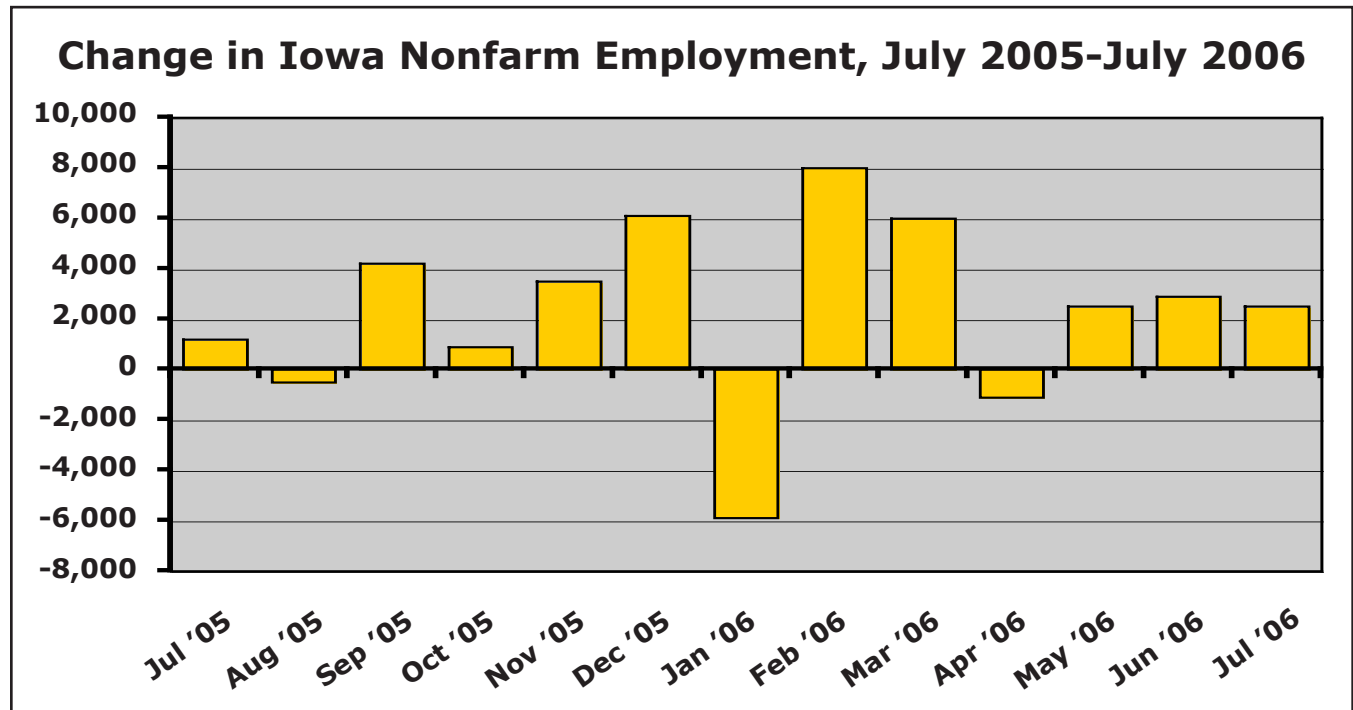

FOR IMMEDIATE RELEASE, THURSDAY, AUG. 17, 2006

CONTACT: Mike Owen (319) 338-0773 or ipp@Lcom.net.

Source: Iowa Workforce Development

**Change in Iowa Unemployment Rate Since Start of Last Recession**

**Iowa Nonfarm Job Totals Since Start of Last Recession**  
(Thousands of Jobs)